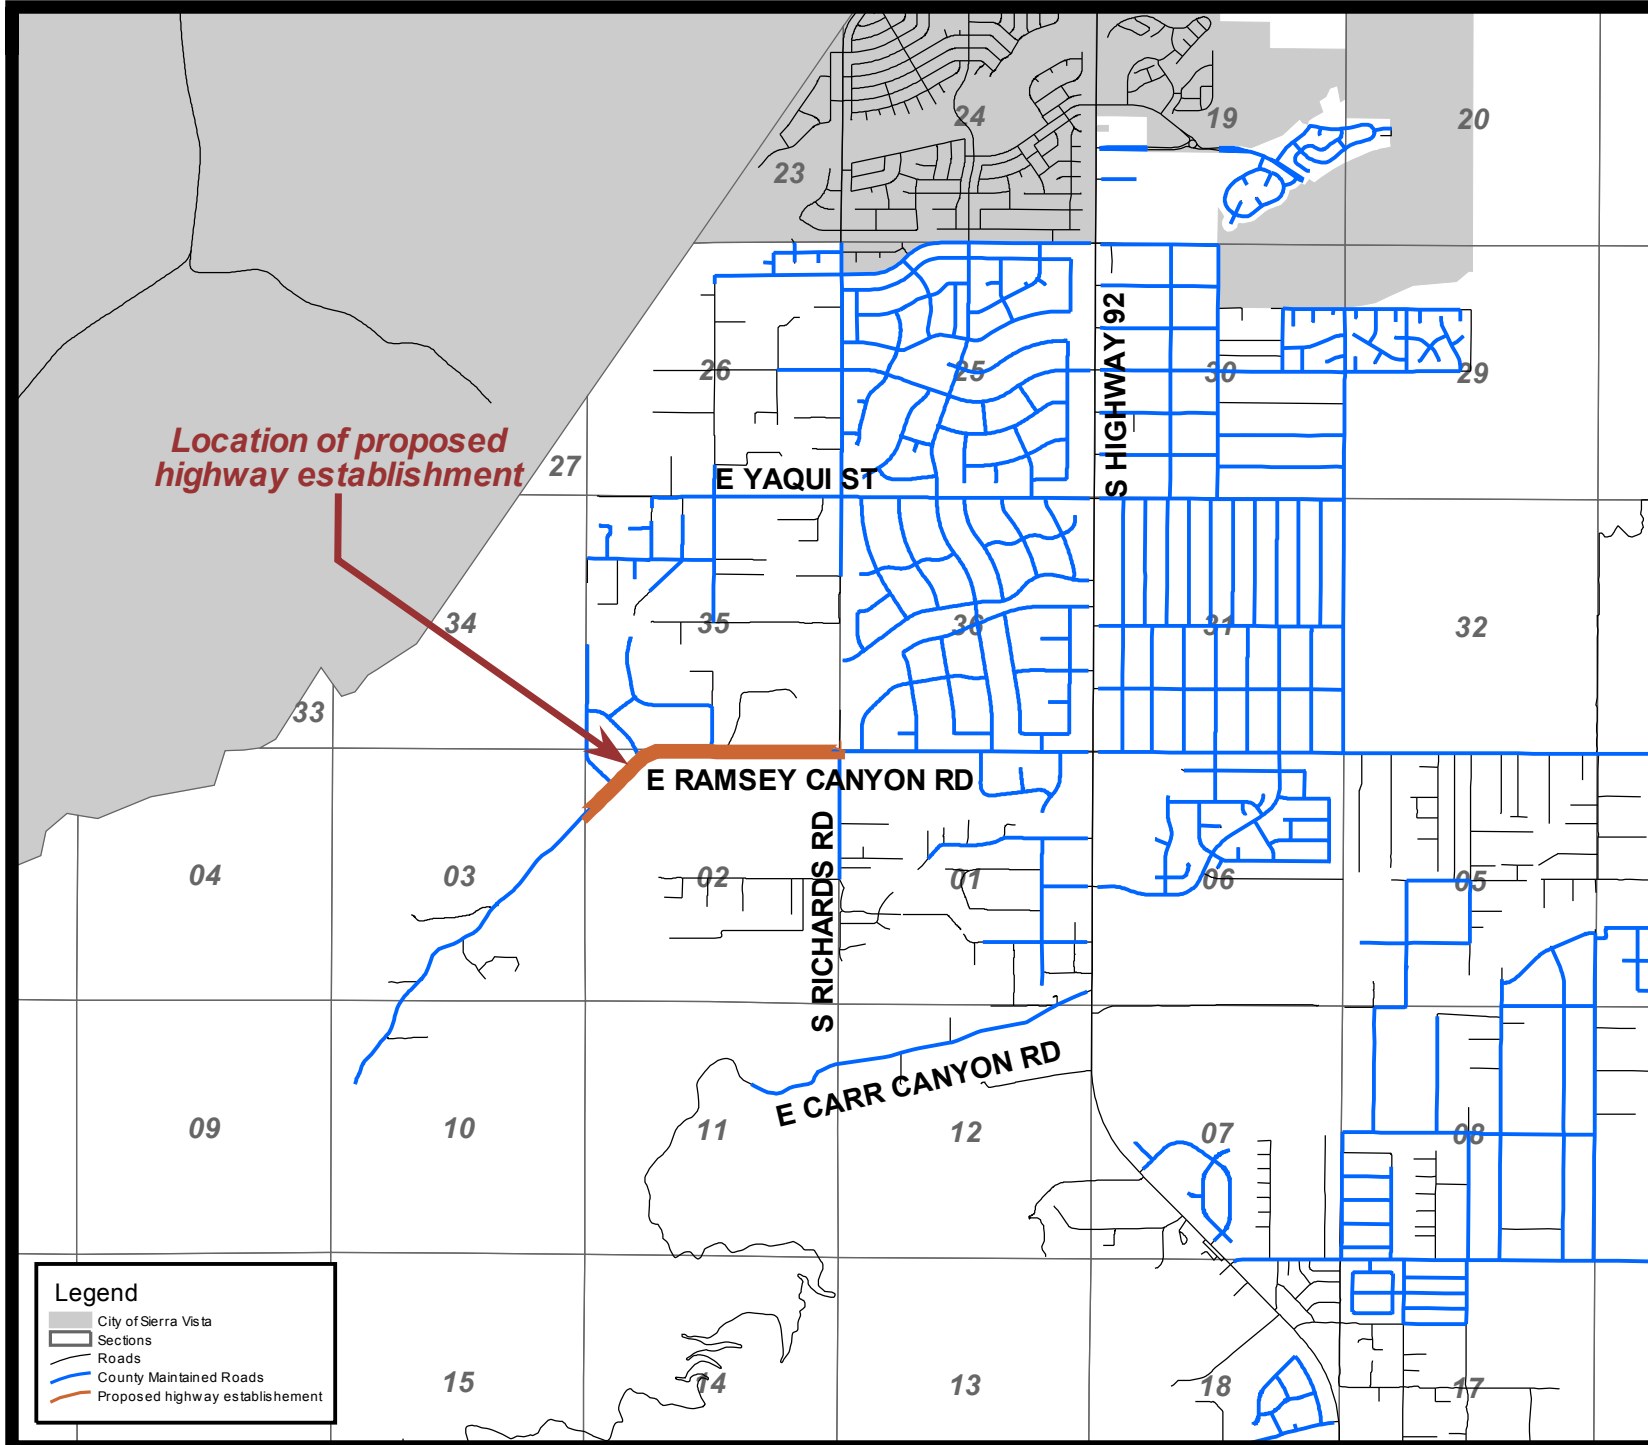

Location of proposed  
Ramsey Canyon Multi-Use Path  
highway establishment

This map is a product of the  
Cochise County GIS  
Information Technology Dept.

**Legend**

- City of Sierra Vista
- Sections
- Roads
- County Maintained Roads
- Proposed highway establishment